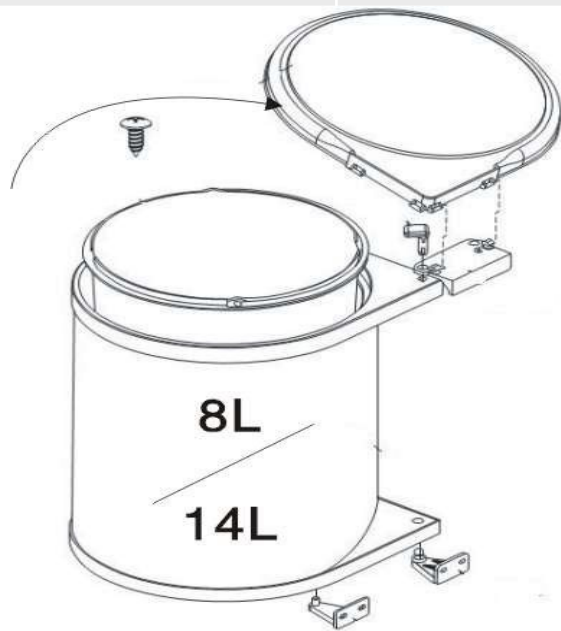

WASTE BIN

<u>Sr no</u>	<u>Intelorg Code</u>	<u>Product Description</u>	
1	WB DM 140	Door Mounted Waste Bin 14 Ltr