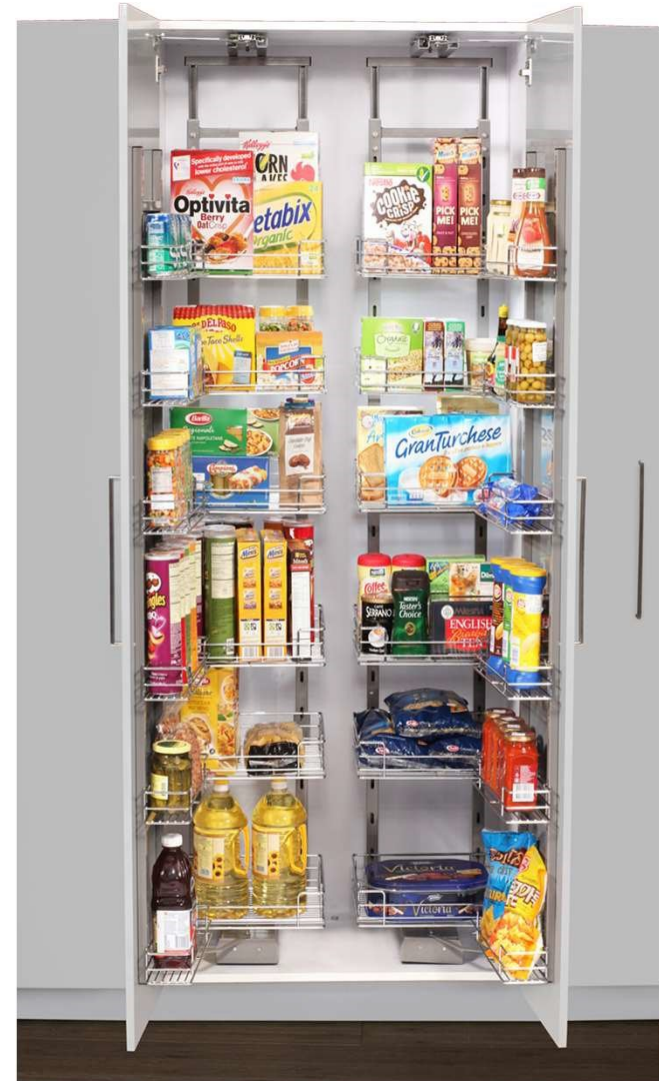

CHEF PANTRY UNIT

Double Door Mechanism with Soft Close

Sr no	Intelorg Code	Product Description
1	CP 150	Chef Pantry Unit 1200-1500 mm with 22 Wire Baskets
2	CP 220	Chef Pantry Unit 1900-2200 mm with 36 Wire Baskets