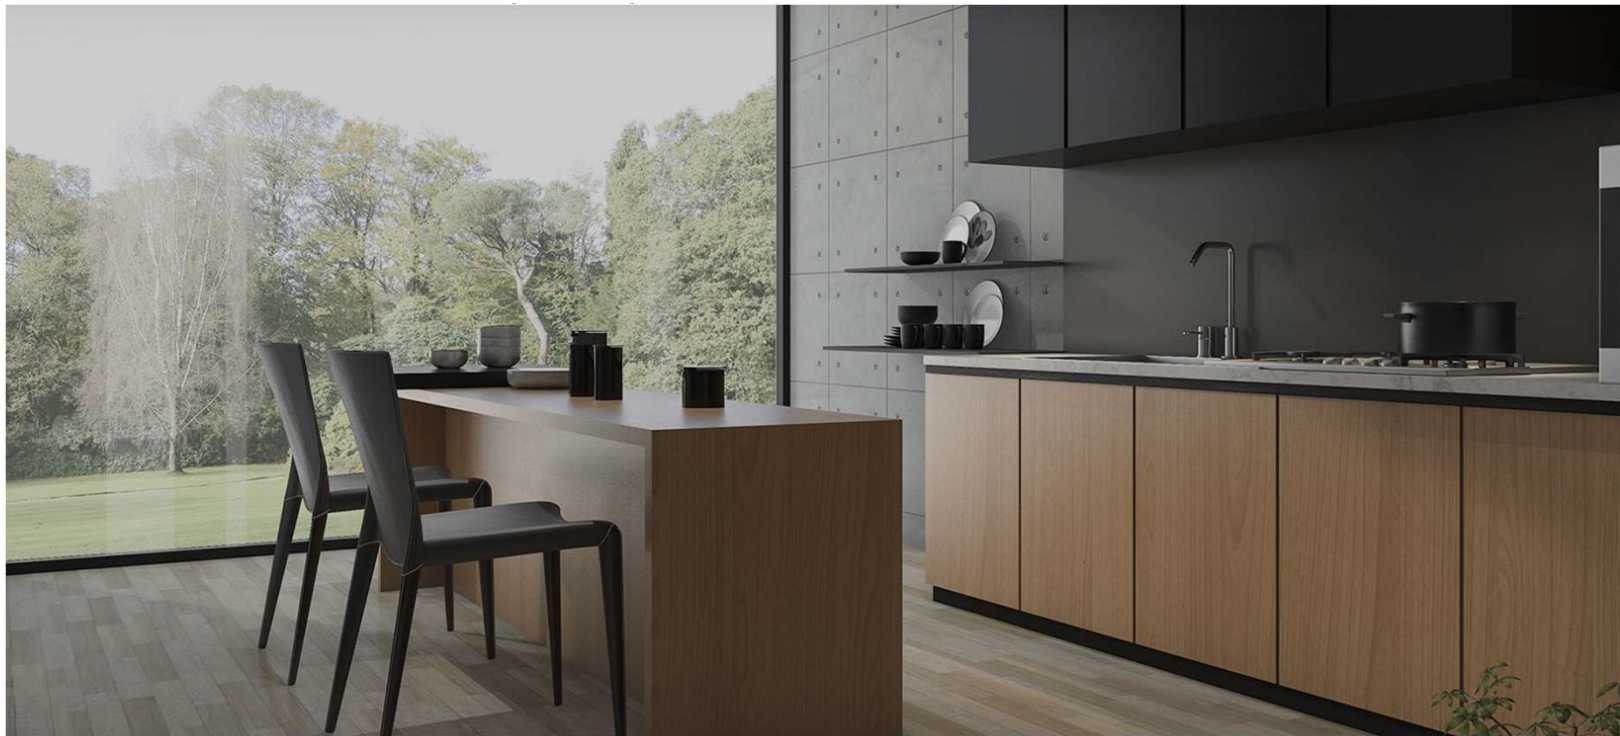

IntelOrg

IntelOrg Kitchen Cabinet Accessories

PANTRY UNIT

Swing Out Mechanism with Soft Close

<u>Sr no</u>	<u>Intelorg Code</u>	<u>Product Description</u>
1	PU 150S/PUB45/SBP	Pantry Unit with Soft Close, height 1200 - 1500mm, basket with SOLID bottom for 450 mm cabinet width / 8 Baskets
2	PU 150S/PUB50/SBP	Pantry Unit with Soft Close, height 1200 - 1500mm, basket with SOLID bottom for 500 mm cabinet width / 8 Baskets
3	PU 150S/PUB60/SBP	Pantry Unit with Soft Close, height 1200 - 1500mm, basket with SOLID bottom for 600 mm cabinet width / 8 Baskets
4	PU 200S/PUB45/SBP	Pantry Unit with Soft Close, height 1700 - 2000 mm, basket with SOLID bottom for 450 mm cabinet width / 10 Baskets
5	PU 200S/PUB50/SSBP	Pantry Unit with Soft Close, height 1700 - 2000mm, basket with SOLID bottom for 500 mm cabinet width / 10 Baskets