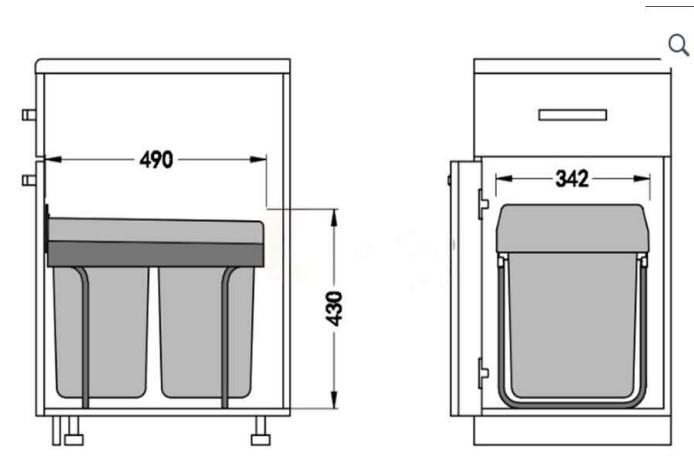

WASTE BIN

<u>Sr no</u>	<u>Guzzini Code</u>	<u>Product Description</u>
5	WBUMSC-40	UNDERMOUNT WASTE BIN (UNDER THE SINK) 2 X 20 LTR BINS (40 LTR), SOFT CLOSE Capacity : 40L(2X20L) Cabinet Size : 400mm Color : Grey Product Size : W342 D490 H430mm Product Features 1. Equipped with the ball bearing slides which pass SGS test with loading capacity of 30kg,100,000 cycles 2. Two kinds slides option:normal ball bearing slides or soft closing ball bearing slides 3. Fixed in the hinged door cabinet 4. Simple & quick installation, Bottom Mounted with 4 brackets