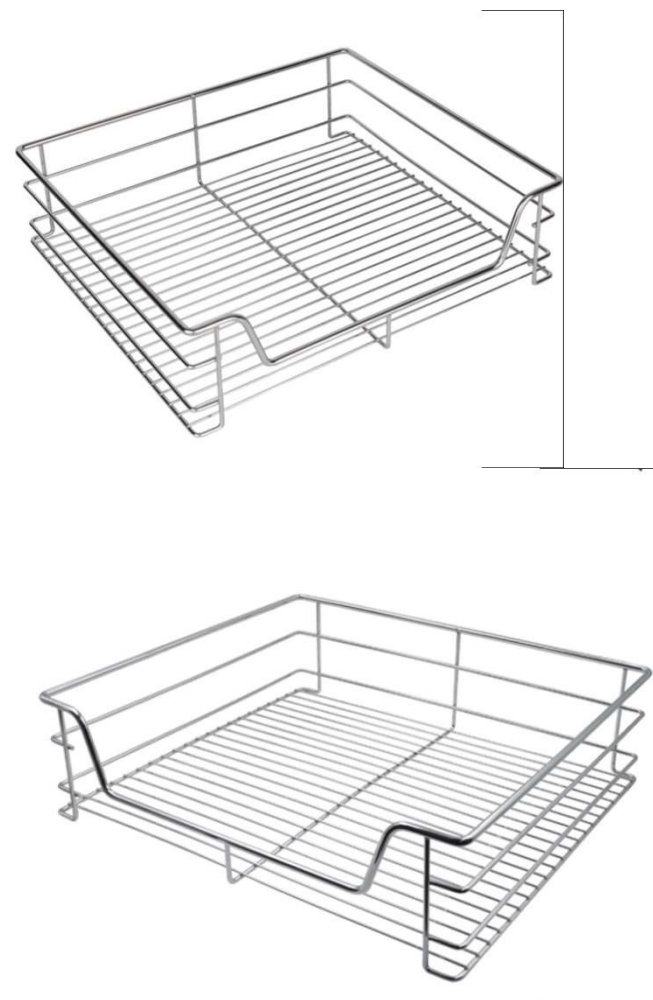

DRAWERS

<u>Sr no</u>	<u>Guzzini Code</u>	<u>Product Description</u>
1	UMWB 40WC	MULTIPURPOSE WIRE BASKET WITH SOFT CLOSE SLIDE FOR 400mm CABINET Automatic bending line process, automatic welding production. Bright chrome plating, beautiful, prevent rust and oil
2	UMWB 45WC	MULTIPURPOSE WIRE BASKET WITH SOFT CLOSE SLIDE FOR 450mm CABINET
3	UMWB 50WC	MULTIPURPOSE WIRE BASKET WITH SOFT CLOSE SLIDE FOR 500mm CABINET
4	UMWB 60WC	MULTIPURPOSE WIRE BASKET WITH SOFT CLOSE SLIDE FOR 600mm CABINET
5	UMWB 90WC	MULTIPURPOSE WIRE BASKET WITH SOFT CLOSE SLIDE FOR 900mm CABINET