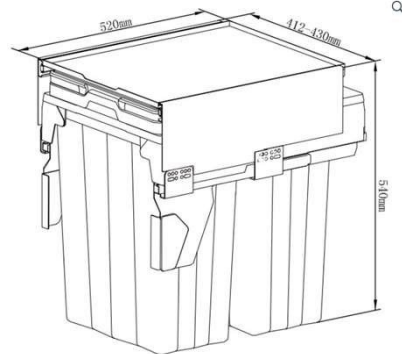

Creative Solutions for Tight Spaces

WASTE BIN

<u>Sr no</u>	<u>Guzzini Code</u>	<u>Product Description</u>
1	WB400SC-35	<p>WASTE BIN FOR 400MM CABINET WITH 35 X 1 LTR BINS (35 LTR), SOFT CLOSE</p> <p>Capacity : 35L(1X35L) Cabinet Size : 400mm Color : White/Grey Product Size : W362-368 D506 H570mm</p> <p>Product Feature</p> <ol style="list-style-type: none"> 1. Patented Design 2. It is equipped with the soft closing slides with full extension. 3. Pass SGS test of loading capacity :30KG 100,000 cycles 4. Maximise space within the carcass by top mounted or sidewall mounted 5. Fit to the Cabinet Width:400mm

WASTE BIN

<u>Sr no</u>	<u>Guzzini Code</u>	<u>Product Description</u>
3	WB450SC-66	<p>WASTE BIN FOR 450MM CABINET WITH 2 X 33 LTR BINS (66 LTR), SOFT CLOSE</p> <p>Capacity : 66L(2X33L) Cabinet Size : 450mm Color : White/Grey Product Feature</p> <ol style="list-style-type: none"> 1. Patented Design 2. It is equipped with the soft closing slides with full extension. 3. Pass SGS test of loading capacity :30KG 100,000 cycles 4. Maximise space within the carcass by top mounted or sidewall mounted 5. Fit to the Cabinet Width:400mm