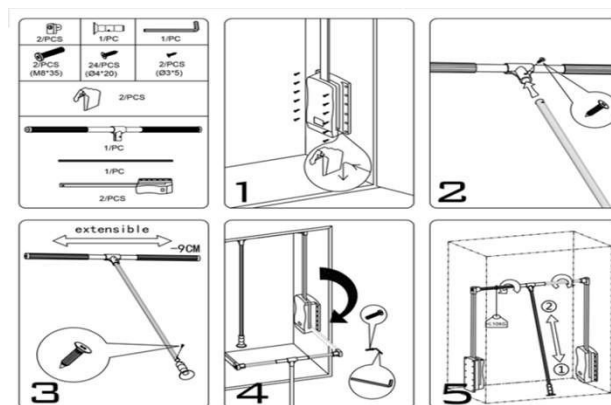

WALL CABINET ACCESSORIES

Sr no	Guzzini Code	Product Description
1	GI WL 510-660	WARDROBE LIFTER FOR CABINET WIDTH 510-660mm • Silent and Smooth • Color: Black 1. Plastic material is the new material; 2. Using environmental Hydraulic oil, transparent & high quality; 3. Fixed ring for the damper is from seamless tube to ensure the cycling. 4. Chrome plated is in thickness 1.4mm; 5. Soft closing working silently and smoothly; 6. Iron pole on damper is with plating. 7. With anti-collision plastic part.
2	GI WL 600-830	WARDROBE LIFTER FOR CABINET WIDTH 600-830mm
3	GI WL 890-1210	WARDROBE LIFTER FOR CABINET WIDTH 890-1210mm