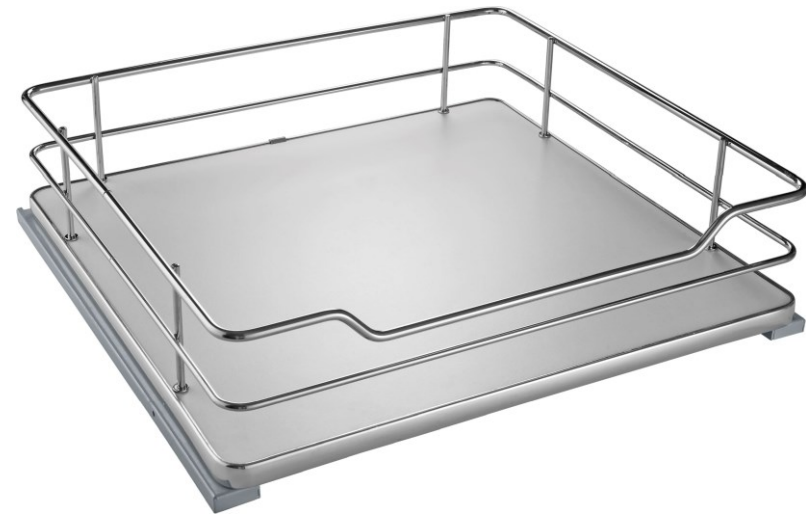

Heavy Duty – 25 Kg each tray!

BASE UNIT

Below the Countertop – ideal for storing spices, oil, and other essentials!

Sr no	Intelorg Code	Product Description
1	BPO 15/SBP	Base Mounted Pullout with Set of 2 x 150 mm Solid Baskets with Soft Close
2	BPO 15/WC	Base Mounted Pullout with Set of 2 x 150 mm Wire Baskets with Soft Close
3	BPO 20/SBP	Base Mounted Pullout with Set of 2 x 200 mm Solid Baskets with Soft Close
4	BPO 20/WC	Base Mounted Pullout with Set of 2 x 200 mm Wire Baskets with Soft Close
5	BPO 25/SBP	Base Mounted Pullout with Set of 2 x 250mm Solid Baskets with Soft Close
6	BPO 30/SBP	Base Mounted Pullout with Set of 2 x 300 mm Solid Baskets with Soft Close
7	BPO 30/WC	Base Mounted Pullout with Set of 2 x 300 mm Wire Baskets with Soft Close

SOLID BASE DRAWER

Solid bottom baskets – Use inside Wardrobes /
Kitchen cabinets

Sr no	Intelorg Code	Product Description
1	MP 45 SBP	Multipurpose Basket 100mm deep, with Solid Bottom and Grass Nova Pro Slide, Soft Close, for 450mm cabinet width.
2	MP 50 SBP	Multipurpose Basket 100mm deep, with Solid Bottom and Grass Nova Pro Slide, Soft Close, for 500mm cabinet width.
3	MP 60 SBP	Multipurpose Basket 100mm deep, with Solid Bottom and Grass Nova Pro Slide, Soft Close, for 600mm cabinet width.
4	MP 90 SBP	Multipurpose Basket 100mm deep, with Solid Bottom and Grass Nova Pro Slide, Soft Close, for 900mm cabinet width