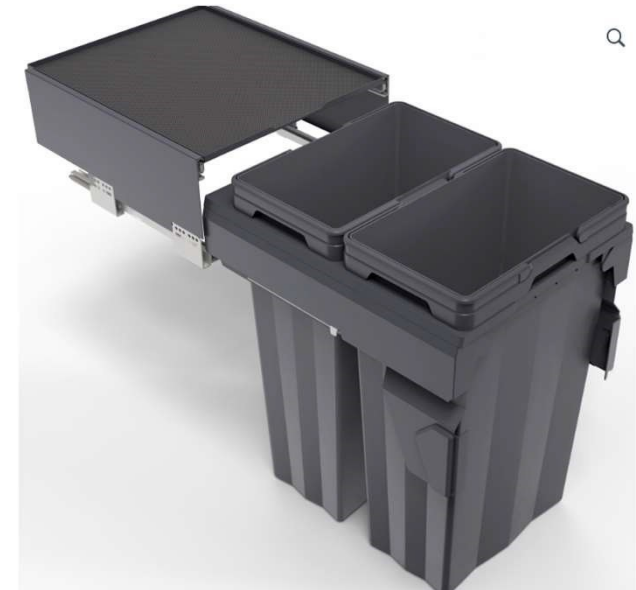

Creative Solutions for Tight Spaces

UNIVERSAL CORNER

Left and Right Interchangeable with Soft Close

<u>Sr no</u>	<u>Guzzini Code</u>	<u>Product Description</u>
3	UCGLS450-900	GLASS UNIVERSAL CORNER Basket Type :4 Basket Material & Finish :Aluminium & glass basket, soft closing, grey color Cabinet Width : 900mm Size : 660x485x610

Creative Solutions for Tight Spaces

WASTE BIN

<u>Sr no</u>	<u>Guzzini Code</u>	<u>Product Description</u>
1	WB400SC-35	<p>WASTE BIN FOR 400MM CABINET WITH 35 X 1 LTR BINS (35 LTR), SOFT CLOSE</p> <p>Capacity : 35L(1X35L) Cabinet Size : 400mm Color : White/Grey Product Size : W362-368 D506 H570mm</p> <p>Product Feature</p> <ol style="list-style-type: none"> 1. Patented Design 2. It is equipped with the soft closing slides with full extension. 3. Pass SGS test of loading capacity :30KG 100,000 cycles 4. Maximise space within the carcass by top mounted or sidewall mounted 5. Fit to the Cabinet Width:400mm

WASTE BIN

<u>Sr no</u>	<u>Guzzini Code</u>	<u>Product Description</u>
3	WB450SC-66	<p>WASTE BIN FOR 450MM CABINET WITH 2 X 33 LTR BINS (66 LTR), SOFT CLOSE</p> <p>Capacity : 66L(2X33L) Cabinet Size : 450mm Color : White/Grey Product Feature</p> <ol style="list-style-type: none"> 1. Patented Design 2. It is equipped with the soft closing slides with full extension. 3. Pass SGS test of loading capacity :30KG 100,000 cycles 4. Maximise space within the carcass by top mounted or sidewall mounted 5. Fit to the Cabinet Width:400mm

WASTE BIN

<u>Sr no</u>	<u>Guzzini Code</u>	<u>Product Description</u>
4	WB600SC-70	<p>WASTE BIN FOR 600MM CABINET WITH 2 X35 LTR BINS (70 LTR), SOFT CLOSE</p> <p>Capacity : 70L(2X35L) Cabinet Size : 600mm Color : Anthracite Grey Product Size : W562-568 D506 H570MM</p> <p>Product Features</p> <ol style="list-style-type: none">1. Patented Design2. Equipped with under mount soft close runner system3. Fits Multibranded double wall drawer system like DTC4. Modern anthracite finish5. Fit to the Cabinet Width:600mm